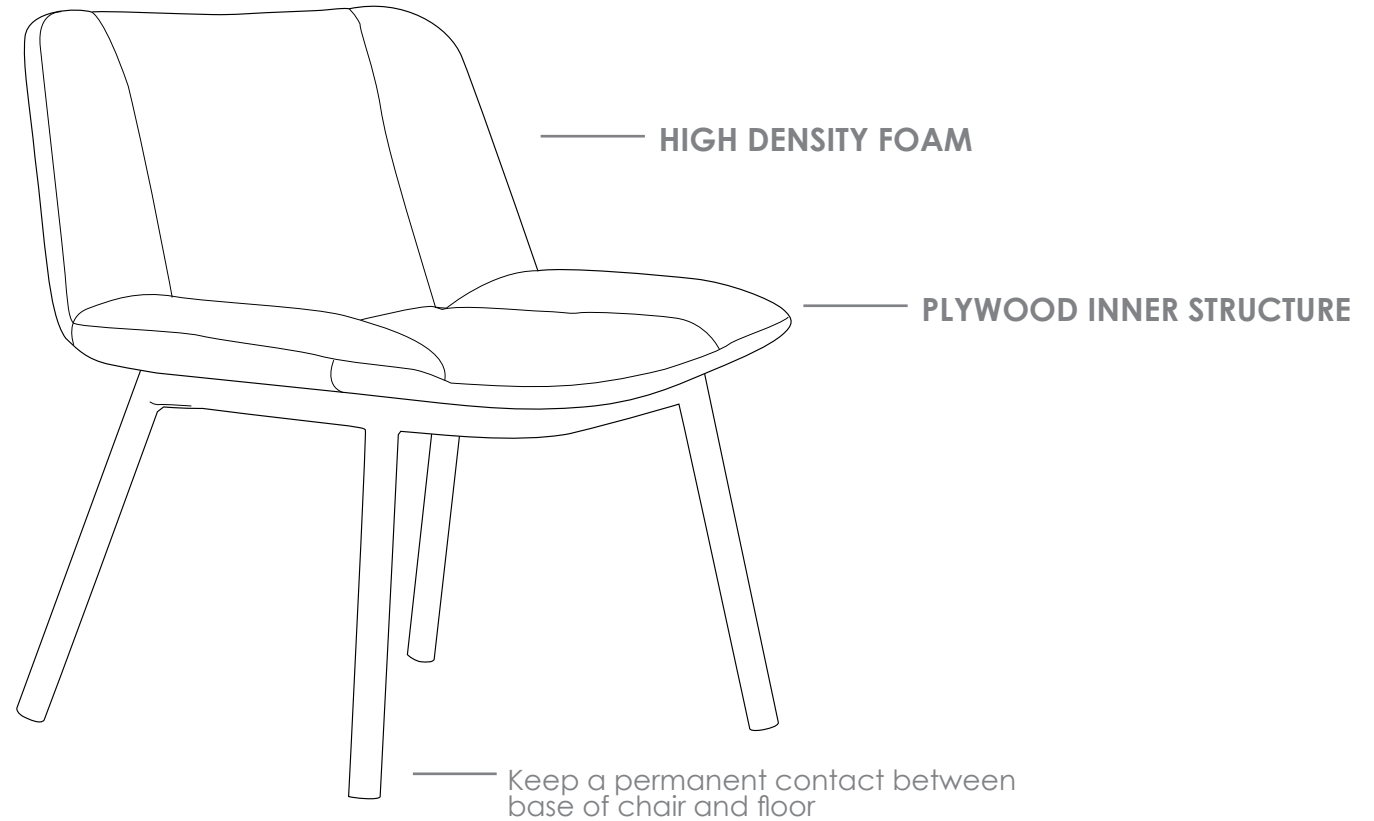

R6 BREAKOUT SEATING

VERO

FEATURES

- » Optional black or timber finish
- » Plywood inner structure
- » High density foam
- » Steel frame
- » Available in local fabrics
- » Optional frame or base colour (please allow 5 more days)
- » Suitable for indoor use only
- » 5 year warranty
- » Weight limit is 130kg

INDOOR USE ONLY

✘ Do not use as a step ladder

VERO-ST

VERO-CH

sydney office furniture
sydneyofficefurniture.com.au

VERO BREAKOUT SEATING

VERO-STB

VERO-STT