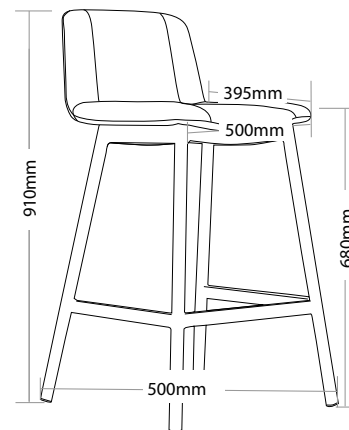

R6 BREAKOUT SEATING

VERO

FEATURES

- » Optional black or timber finish
- » Plywood inner structure
- » High density foam
- » Steel frame
- » Available in local fabrics
- » Optional frame or base colour (please allow 5 more days)
- » Suitable for indoor use only
- » 5 year warranty
- » Weight limit is 130kg

INDOOR USE ONLY

✘ Do not use as a step ladder

VERO-ST

VERO-CH

sydney office furniture
sydneyofficefurniture.com.au

VERO BREAKOUT SEATING

VERO-STB

VERO-STT