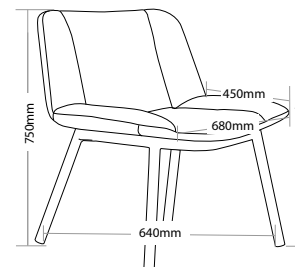

R6 BREAKOUT SEATING

VERO

FEATURES

- » Optional black or timber finish
- » Plywood inner structure
- » High density foam
- » Steel frame
- » Available in local fabrics
- » Optional frame or base colour (please allow 5 more days)
- » Suitable for indoor use only
- » 5 year warranty
- » Weight limit is 130kg

INDOOR USE ONLY

✘ Do not use as a step ladder

VERO-ST

VERO-CH

sydney office furniture
sydneyofficefurniture.com.au

VERO BREAKOUT SEATING

VERO-STB

VERO-STT